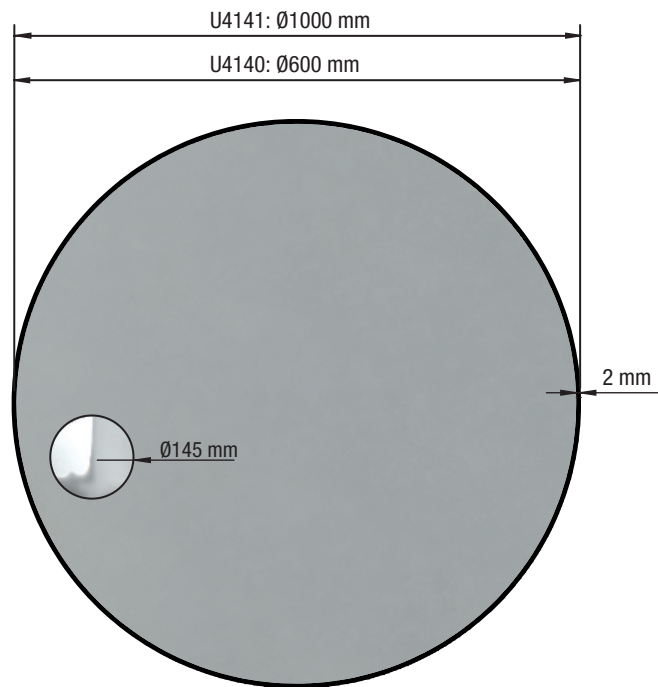

Matt Black:
U4140-B

Matt Black:
U4141-B

Matt White:
U4140-W

Matt White:
U4141-W

Material: Aluminium
Design: Bønnelycke mdd
Manufacturer: FROST A/S, Bavne Alle 32,
DK-8370 Hadsten. www.frost.dk

Exclusion of liability