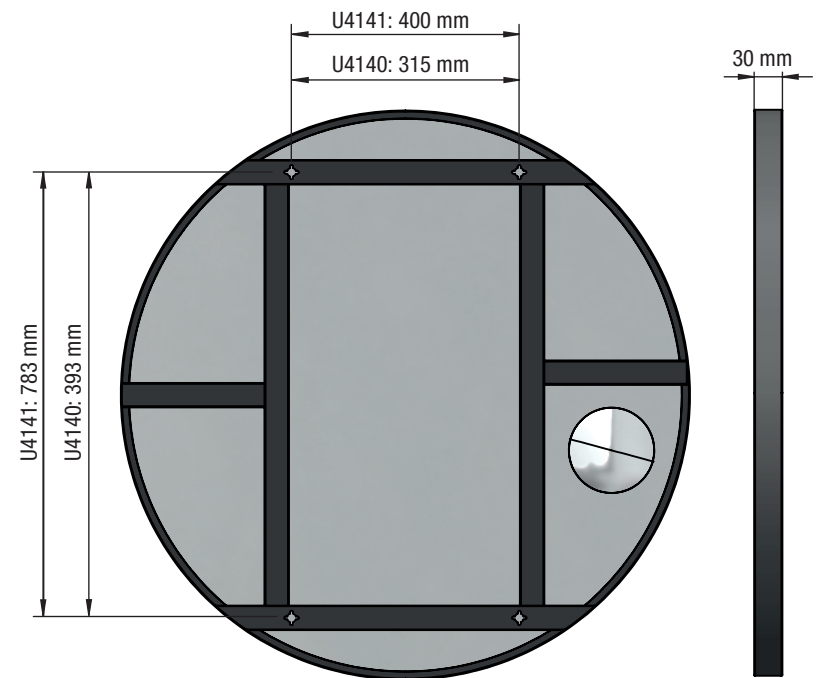

Cleaning and maintenance

Surfaces should be cleaned with a microfibre cloth, glass cleaner or other non abrasive and gentle agents.

Attention:

Never use solvents or aggressive household cleaners like bleach, acids (e.g. descalers) or ammonia-based bathroom cleaner to clean the product. Steel wool and hard brushes can permanently damage the surface of the steel.